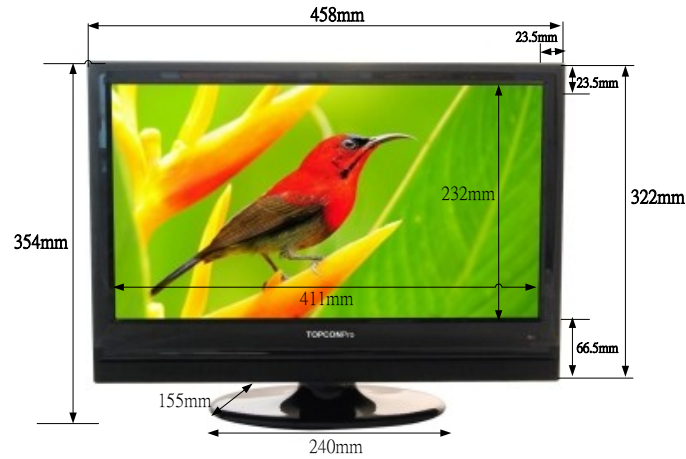

Topcon 19" LCD TV

Specification

Model		iVISION LCD19
Color		Black
Dimension		458(W) X 322(H) X 71.5(D)mm 458(W) X 354(H) X 155(D)mm with stand
Screen Size		411(W) X 232(H) mm
Resolution		1366 X 768
Contrast Ratio		-
Weight		4.5kg
INPUT/OUTPUT	Video input	Composite x1
	Graphic input	HDMI x2, VGA x1, USB x1
	Audio input	PC audio x1
	Audio output	TV audio x1

Side View (mm)

Back View (mm)

Wall mount Side view (mm)