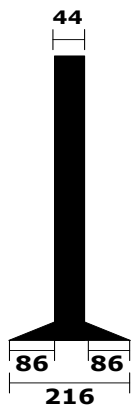

22" TOPCON LCD

Specification

Model	TOPCONPRO AMIGOTV 22W	
Color	Black	
Dimension	519(W) X 366(H) X 44(D) mm 519(W) X 432(H) X 216(D) mm with stand	
Screen Size	475(W) X 298(H) mm	
Resolution	1680 X 1050	
Contrast Ratio	3,000 : 1	
Weight	8kg	
INPUT/OUTPUT	Video input	HDMI x1, VGA x1
	Graphic input	-
	Audio input	L/R Pin Jack x1, PC audio x1
	Audio output	Audio x1

Side View (mm)

Back View (mm)

Wall mount Side view (mm)