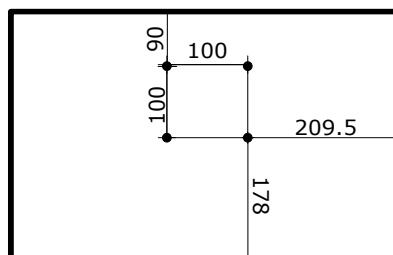

22" TOPCON LCD

Specification

Model	TOPCONPRO AMIGOTV 22W	
Color	Black	
Dimension	519(W) X 366(H) X 44(D) mm 519(W) X 432(H) X 216(D) mm with stand	
Screen Size	475(W) X 298(H) mm	
Resolution	1680 X 1050	
Contrast Ratio	3,000 : 1	
Weight	8kg	
INPUT/OUTPUT	Video input	HDMI x1, VGA x1
	Graphic input	-
	Audio input	L/R Pin Jack x1, PC audio x1
	Audio output	Audio x1

Side View (mm)

Back View (mm)

Wall mount Side view (mm)