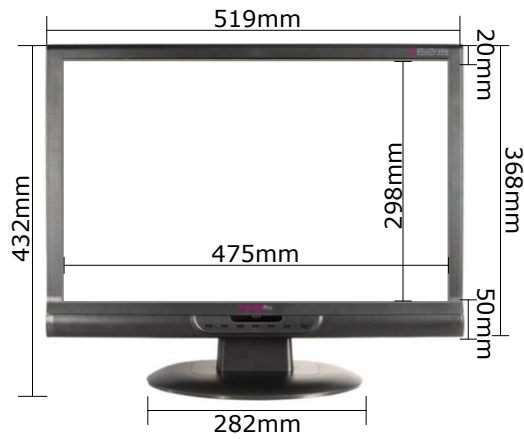

22" TOPCON LCD

Specification

Model	TOPCONPRO AMIGOTV 22W	
Color	Black	
Dimension	519(W) X 366(H) X 44(D) mm 519(W) X 432(H) X 216(D) mm with stand	
Screen Size	475(W) X 298(H) mm	
Resolution	1680 X 1050	
Contrast Ratio	3,000 : 1	
Weight	8kg	
INPUT/OUTPUT	Video input	HDMI x1, VGA x1
	Graphic input	-
	Audio input	L/R Pin Jack x1, PC audio x1
	Audio output	Audio x1

Side View (mm)

Back View (mm)

Wall mount Side view (mm)